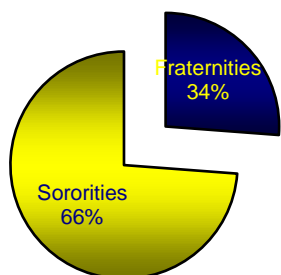

Fraternity & Sorority System

	<u>Number</u>	<u>GPA</u>
Fraternities:	71	2.728
Sororities:	200	2.991
Total Members:	271	2.922

Miscellaneous Statistics

- The average fraternity size at Clarion University is 11.7* members.
- The average sorority size at Clarion University is 28.6** members.
- 4% of the full-time men attending Clarion University are fraternity members.
- 8% of the full-time women attending Clarion University are sorority members.
- 6% of all full-time students attending Clarion University are members of fraternities & sororities

This report is based upon information obtained by the Assistant Director of Campus of Campus Life from University's Computing Services Department, and is based on full-time undergraduate students who were enrolled at Clarion University, during the Spring 2007 semester. Membership Information was submitted to the Office of Campus Life by the local chapters. Grade statistics were compiled by the Clarion University Computing Services Department and the Assistant Director of Campus Life produced this report on 10/08/07.

*16.5 factoring out NPHC and **32.8 factoring out NPHC chapters