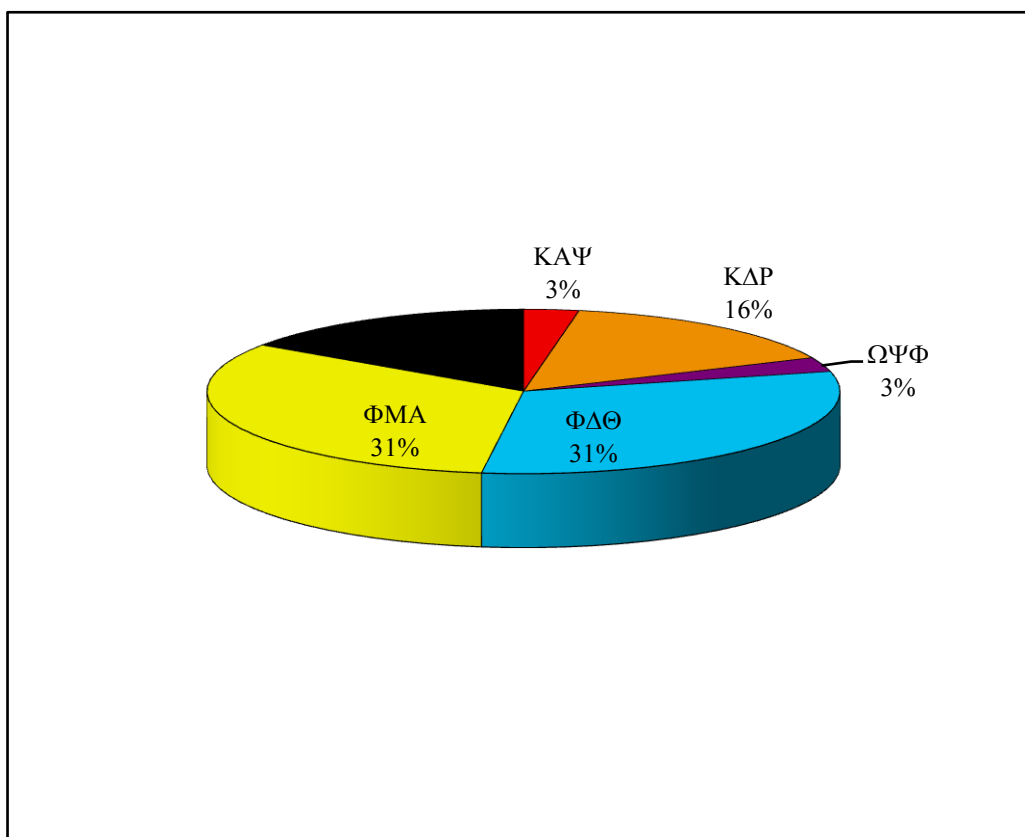

Clarion University Fraternity Grade Report - Spring 2007

<u>Fraternity</u>	<u>Active Members</u>		<u>Associate Members</u>		<u>Total Members</u>	
	Number	GPA	Number	GPA	Number	GPA
Kappa Alpha Psi	2	2.700	0	NA	2	2.700
Kappa Delta Rho	9	2.588	2	2.515	11	2.574
Omega Psi Phi	2	2.423	0	NA	2	2.423
Phi Delta Theta	13	2.649	9	2.870	22	2.739
Phi Mu Alpha	15	2.880	8	2.791	23	2.849
Tau Kappa Epsilon	9	2.724	2	2.388	11	2.663
<i>Fraternity Statistics</i>	50	2.714	21	2.760	71	2.728
<i>University Men's Average</i>	1764	2.543				
<i>Freshman Men's Average</i>	556	2.237				

Fraternity Membership by Chapter