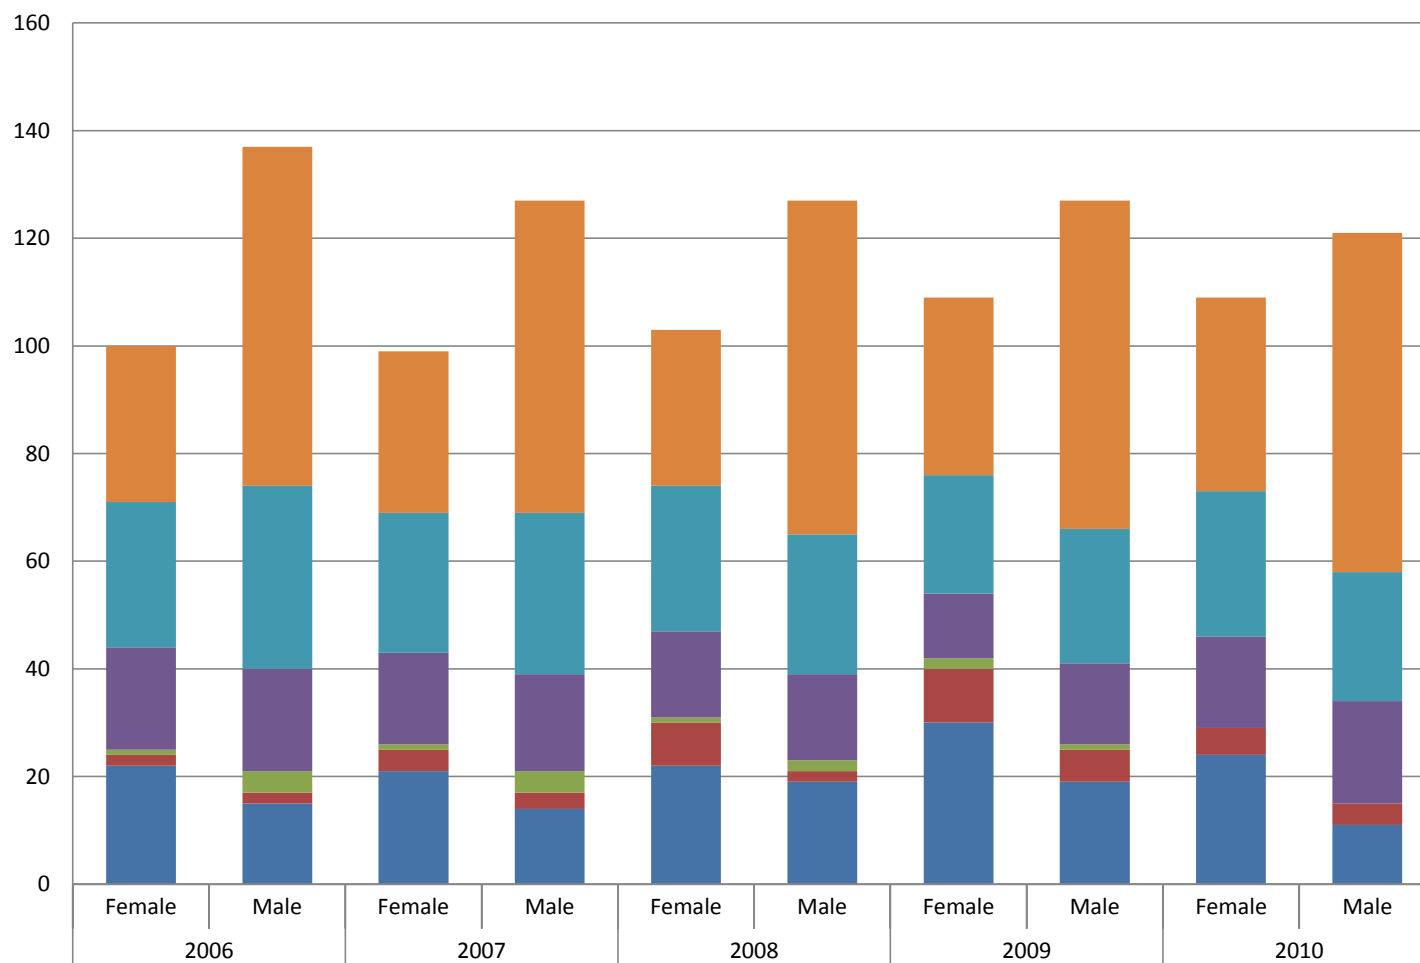

## Number of Tenured & On Tenure Track Faculty by Gender

Tenured - Professor	29	63	30	58	29	62	33	61	36	63
Tenured - Associate Professor	27	34	26	30	27	26	22	25	27	24
Tenured - Assistant Professor	19	19	17	18	16	16	12	15	17	19
On Tenure Track - Professor	1	4	1	4	1	2	2	1	0	0
On Tenure Track - Associate Professor	2	2	4	3	8	2	10	6	5	4
On Tenure Track - Assistant Professor	22	15	21	14	22	19	30	19	24	11