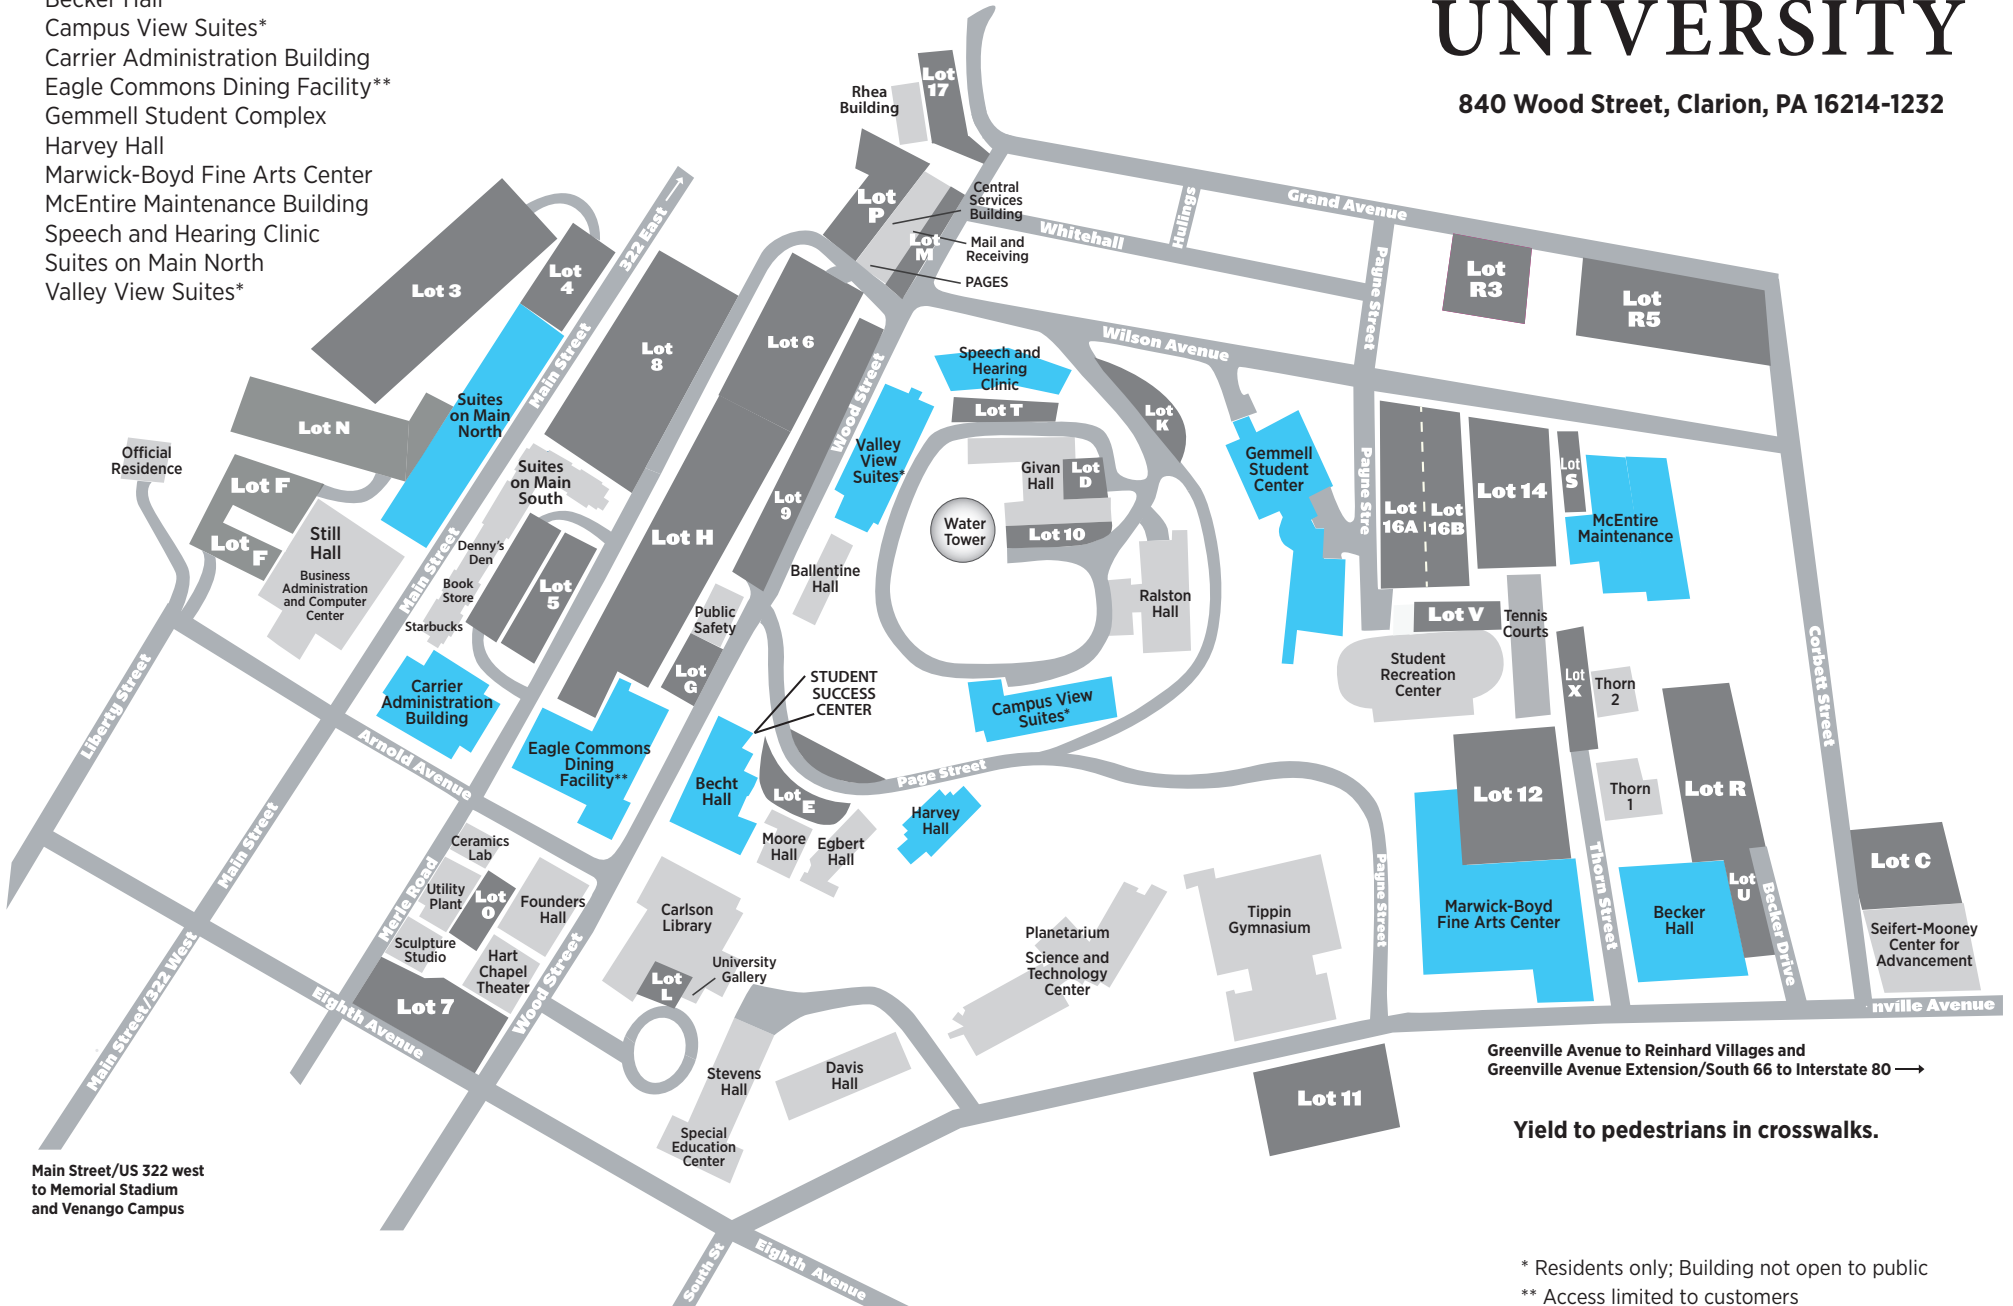

Buildings with single use/all gender restrooms

- Becht Hall
- Becker Hall
- Campus View Suites*
- Carrier Administration Building
- Eagle Commons Dining Facility**
- Gemmell Student Complex
- Harvey Hall
- Marwick-Boyd Fine Arts Center
- McEntire Maintenance Building
- Speech and Hearing Clinic
- Suites on Main North
- Valley View Suites*

CLARION UNIVERSITY

840 Wood Street, Clarion, PA 16214-1232

Main Street/US 322 west to Memorial Stadium and Venango Campus

Greenville Avenue to Reinhard Villages and Greenville Avenue Extension/South 66 to Interstate 80 →

Yield to pedestrians in crosswalks.

* Residents only; Building not open to public
 ** Access limited to customers