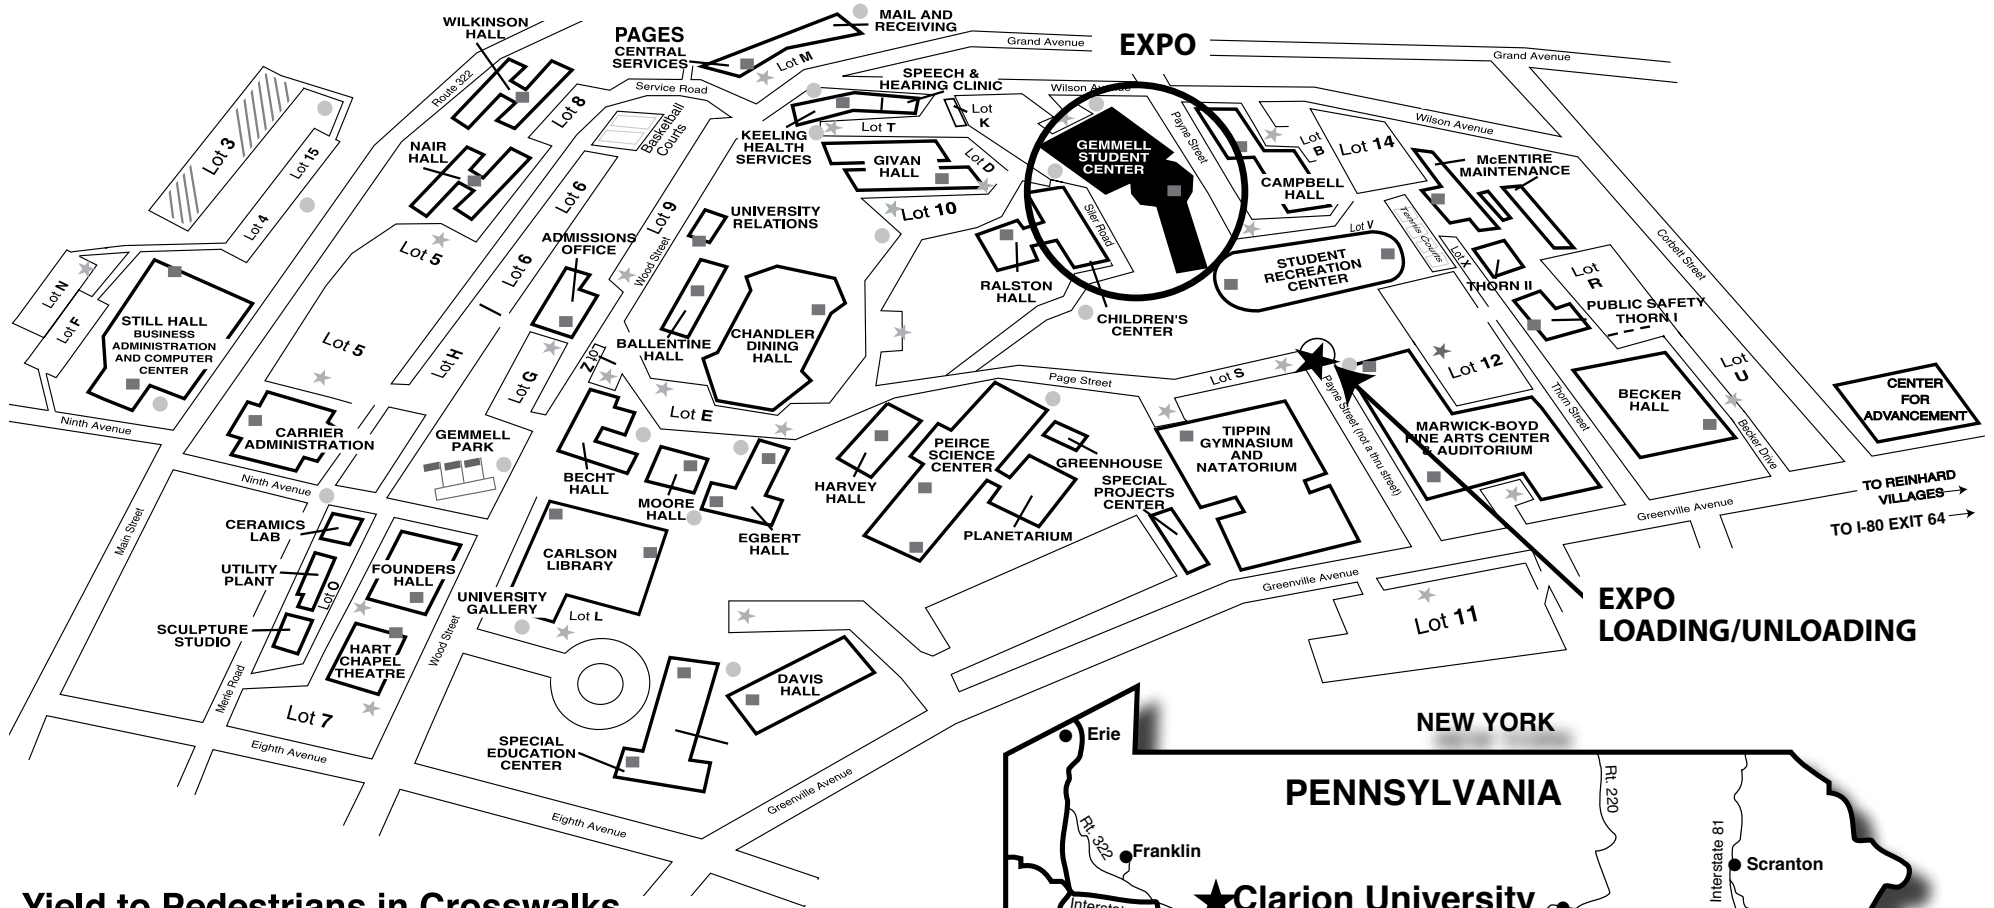

Clarion University of Pennsylvania
 840 Wood Street
 Clarion, PA 16214-1232

Expo Clarion University of Pennsylvania

Yield to Pedestrians in Crosswalks

★ Expo load-in, load-out area

- Physical Accessibility of University Facilities
- Wheelchair accessible buildings
 - ★ Handicap Parking
 - Emergency Phones