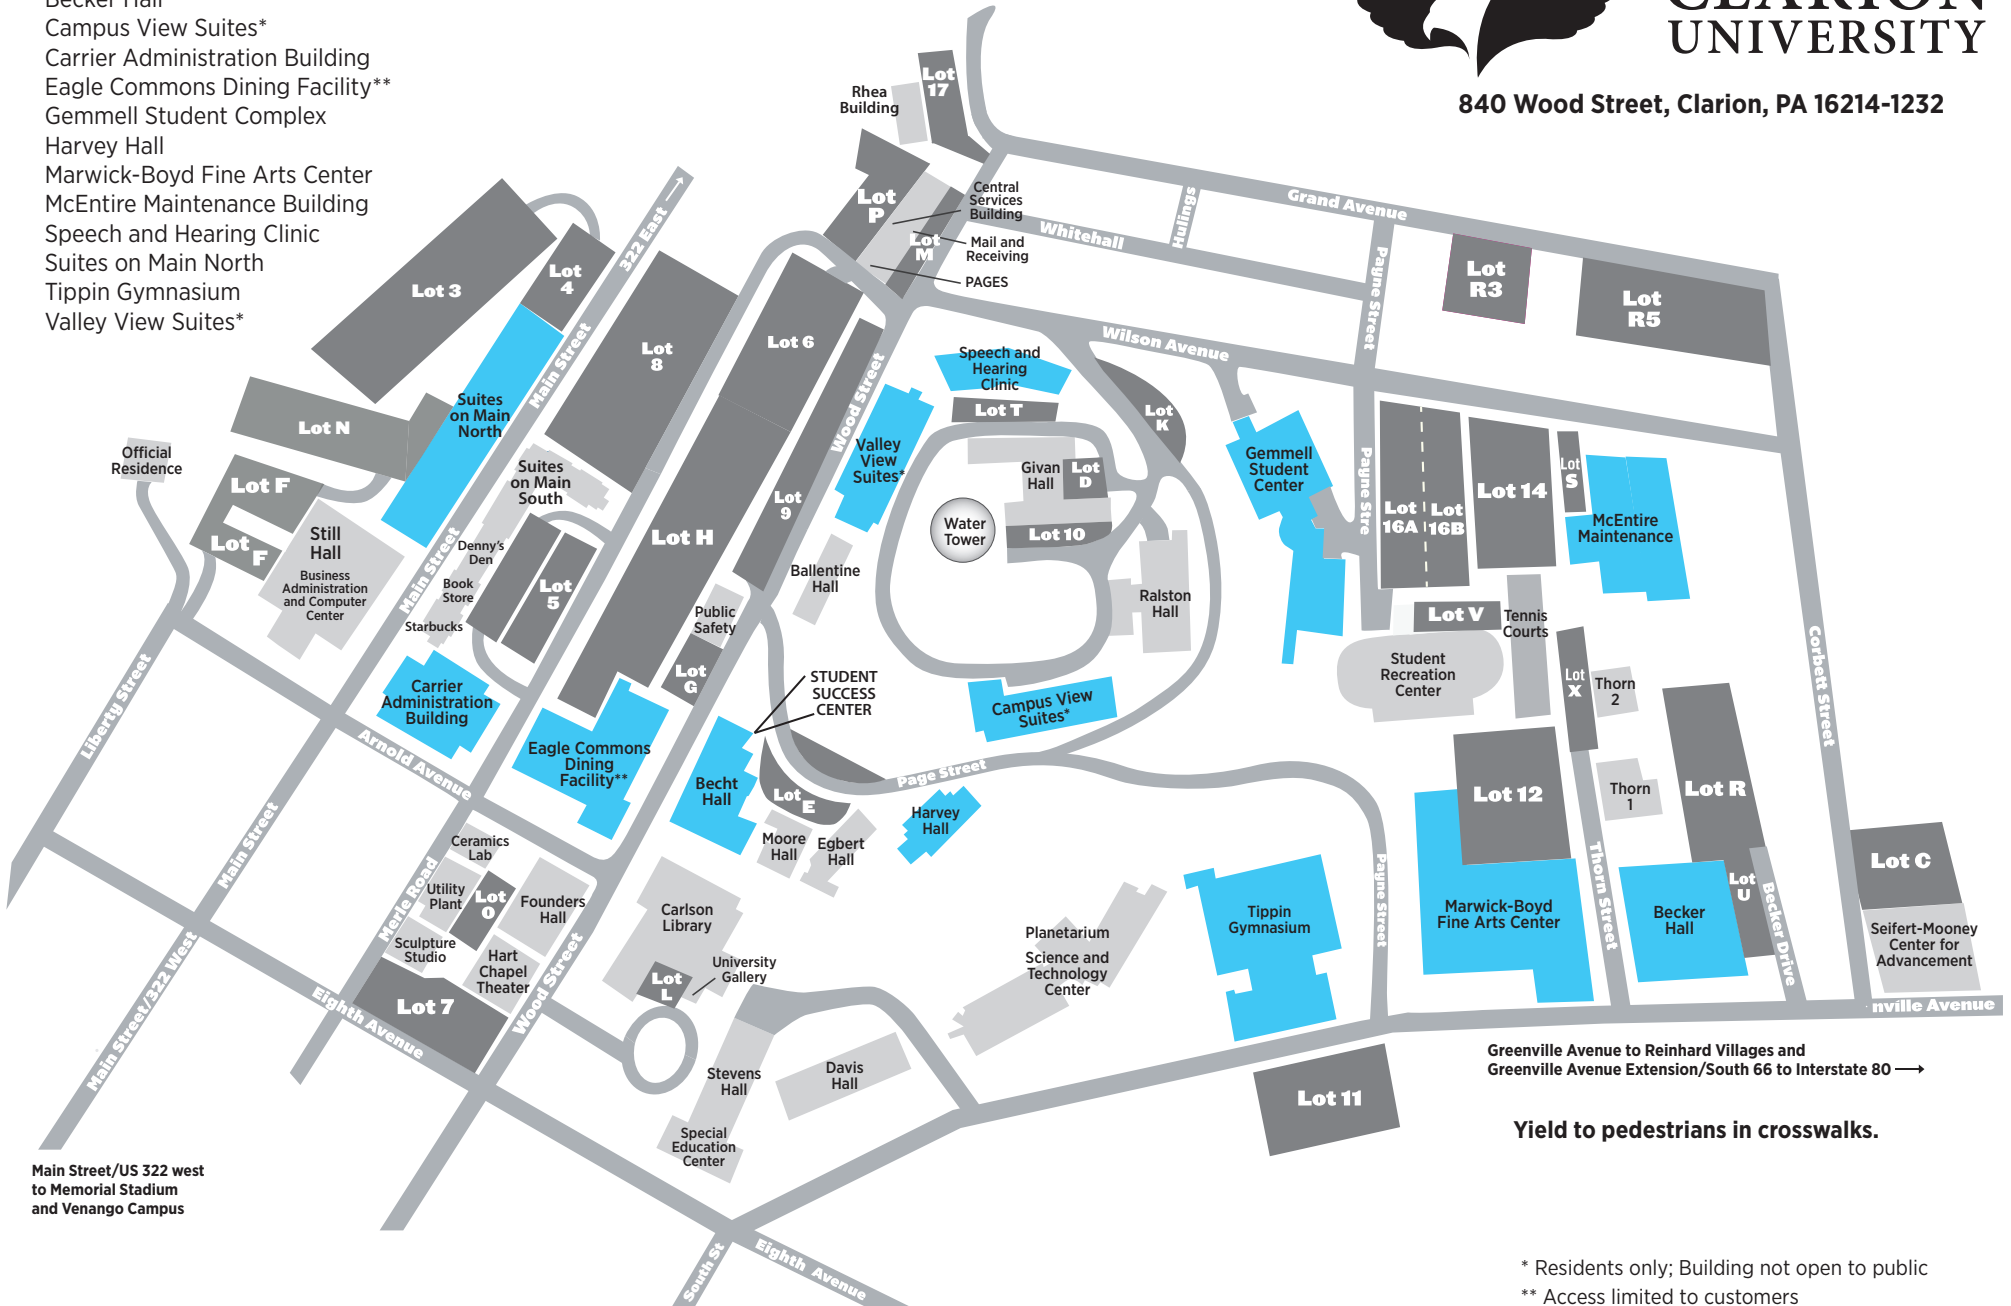

Buildings with single use/all gender restrooms

- Becht Hall
- Becker Hall
- Campus View Suites*
- Carrier Administration Building
- Eagle Commons Dining Facility**
- Gemmell Student Complex
- Harvey Hall
- Marwick-Boyd Fine Arts Center
- McEntire Maintenance Building
- Speech and Hearing Clinic
- Suites on Main North
- Tippin Gymnasium
- Valley View Suites*

**CLARION
UNIVERSITY**

840 Wood Street, Clarion, PA 16214-1232

Main Street/US 322 west
to Memorial Stadium
and Venango Campus

Greenville Avenue to Reinhard Villages and
Greenville Avenue Extension/South 66 to Interstate 80 →

Yield to pedestrians in crosswalks.

* Residents only; Building not open to public
** Access limited to customers