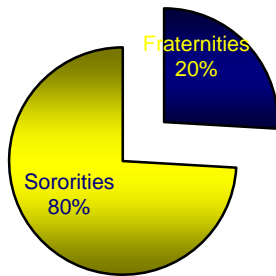

Clarion University of Pennsylvania Fraternity & Sorority Grade Report Spring 2017

General Student Body

	<u>Number</u>	<u>GPA</u>
Men:	1092	2.790
Women:	1737	3.203
Total Students:	2829	3.044

Fraternity & Sorority Community

	<u>Number</u>	<u>GPA</u>
Fraternities:	70	2.958
Sororities:	200	3.311
Total Members:	270	3.221

Greeks Dean's List 126

Miscellaneous Statistics

The average fraternity size at Clarion University is 23 members.

The average sorority size at Clarion University is 40 members.

6% of the full-time men attending Clarion University are fraternity members.

11.5% of the full-time women attending Clarion University are sorority members.