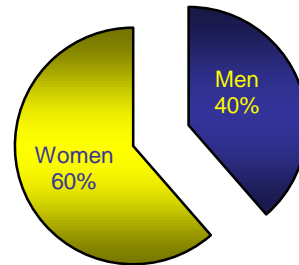

Clarion University of Pennsylvania Fraternity & Sorority Grade Report Spring 2017

General Student Body

	<u>Number</u>	<u>GPA</u>
Men:	1092	2.790
Women:	1737	3.203
Total Students:	2829	3.044

Fraternity & Sorority Community

The average sorority size at Clarion University is 40 members.

6% of the full-time men attending Clarion University are fraternity members.

11.5% of the full-time women attending Clarion University are sorority members.