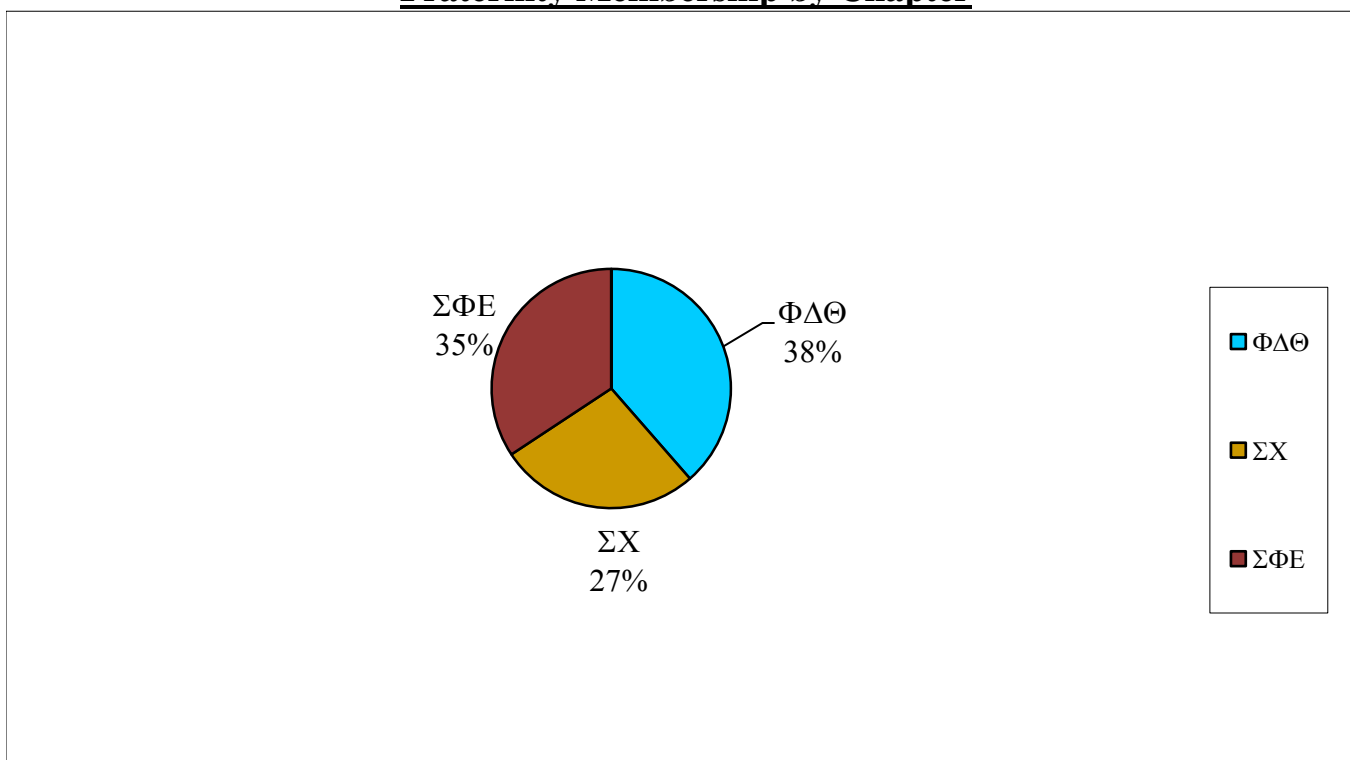

Clarion University Fraternity Grade Report - Spring 2017

<u>Fraternity</u>	<u>Active Members</u>		<u>Associate Members</u>		<u>Total Members</u>	
	Number	GPA	Number	GPA	Number	GPA
Phi Delta Theta	23	3.028	4	2.121	27	2.894
Sigma Chi	18	2.476	1	2.917	19	2.500
Sigma Phi Epsilon	21	3.401	3	3.643	24	3.434
<i>Fraternity Statistics</i>	62	3.150	8	3.023	70	2.958
<i>University Men's Average</i>	1092	2.790				
<i>Freshman Men's Average</i>	291	2.415				

Fraternity Membership by Chapter

ΦΔΘ 27
ΣΧ 19
ΣΦΕ 24