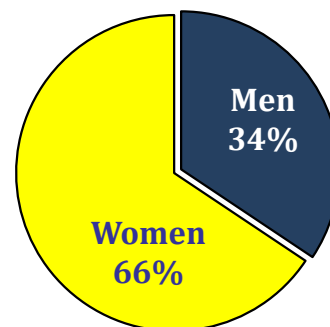

Clarion University of Pennsylvania Fraternity & Sorority Life Fall 2021 Grade Report

General Student Body

	Number	GPA
Men:	707	2.850
Women:	1350	3.220
Total Students:	2057	3.09

Fraternity & Sorority Community

	<u>Number</u>	<u>GPA</u>
Fraternities:	13	2.74
Sororities:	134	3.13
Total Members:	147	3.10
Greeks Dean's List:	68	3.50

Miscellaneous Statistics

- The average fraternity size at Clarion University is 4.33 members.
- The average sorority size at Clarion University is 26.80 members.
- 1.83% of the full-time men attending Clarion University are fraternity members.
- 9.92% of the full-time women attending Clarion University are sorority members.
- 7.14% of all full-time students attending Clarion University are members of fraternities & sororities.
- 46.25% of fraternity & sorority members in the community made the Dean's List.