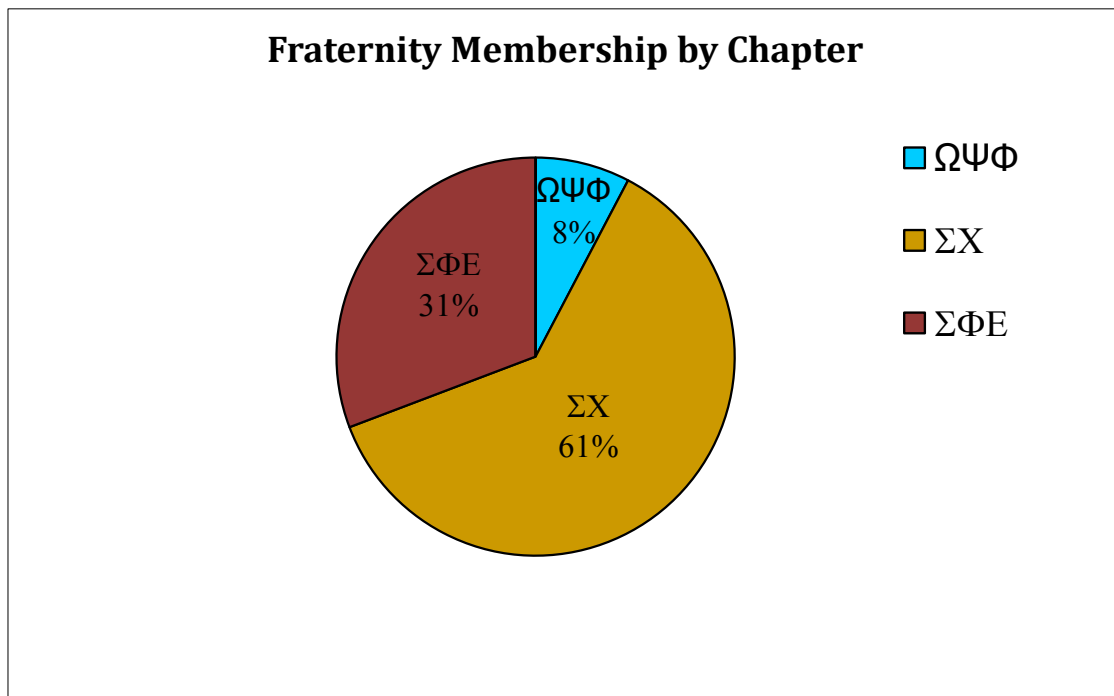

Clarion University Fraternity Grade Report - Fall 2021

<u>Fraternity</u>	Active Members		New Members		Total Members	
	Number	GPA	Number	GPA	Number	GPA
Omega Psi Phi	n/a	n/a	1	2.08	1	2.08
Sigma Chi	5	2.81	3	2.25	8	2.61
Sigma Phi Epsilon	4	3.20	0	n/a	4	3.20
Fraternity Statistics	9	2.99	4	2.21	13	2.75
University Men's Average	707	2.85				
Freshman Men's Average	212	2.71