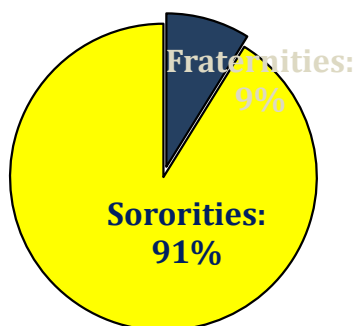

Clarion University of Pennsylvania Fraternity & Sorority Life Fall 2021 Grade Report

General Student Body

	Number	GPA
Men:	707	2.850
Women:	1350	3.220
Total Students:	2057	3.09

Fraternity & Sorority Community

	<u>Number</u>	<u>GPA</u>
Fraternities:	13	2.74
Sororities:	134	3.13
Total Members:	147	3.10
Greeks Dean's List:	68	3.50

Miscellaneous Statistics

- The average fraternity size at Clarion University is 4.33 members.
- The average sorority size at Clarion University is 26.80 members.
- 1.83% of the full-time men attending Clarion University are fraternity members.
- 9.92% of the full-time women attending Clarion University are sorority members.
- 7.14% of all full-time students attending Clarion University are members of fraternities & sororities.
- 46.25% of fraternity & sorority members in the community made the Dean's List.