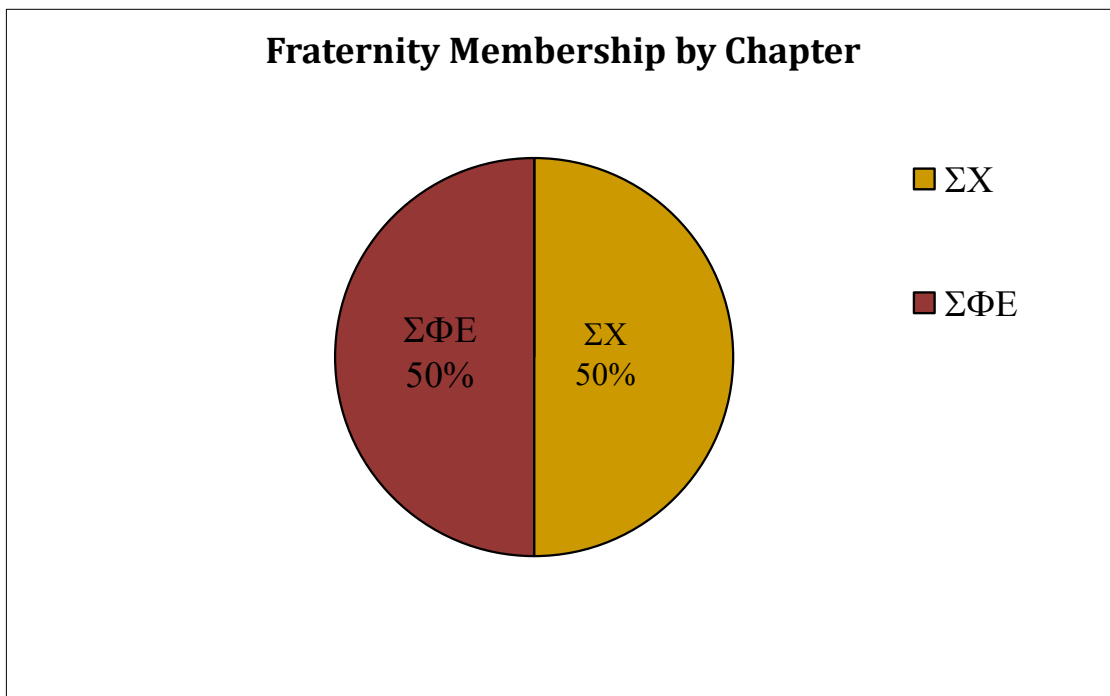

Clarion University Fraternity Grade Report - Spring 2021

<u>Fraternity</u>	Active Members		New Members		Total Members	
	Number	GPA	Number	GPA	Number	GPA
Sigma Chi	5	3.341	2	3.625	7	3.431
Sigma Phi Epsilon	4	2.406	3	3.867	7	3.032
Fraternity Statistics	9	2.925	5	3.770	14	3.227
University Men's Average	741	2.999				
Freshman Men's Average	220	2.968