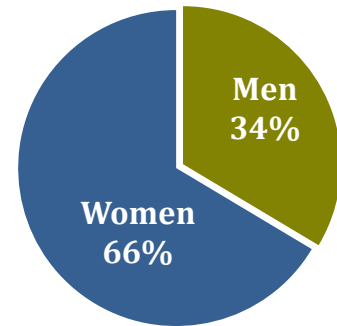

## General Student Body

	Number	GPA
<b>Men:</b>	741	2.999
<b>Women:</b>	1,466	3.289
<b>Total Students:</b>	<b>2,207</b>	<b>3.191</b>