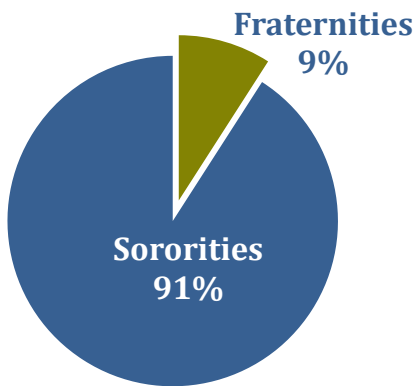

Fraternity & Sorority Community

	<u>Number</u>	<u>GPA</u>
Fraternities:	14	3.227
Sororities:	140	3.375
Total Members:	154	3.362
Greeks Dean's List:	91	3.5

Miscellaneous Statistics

- The average fraternity size at Clarion University is 7 members.
- The average sorority size at Clarion University is 28 members.
- 2% of the full-time men attending Clarion University are fraternity members.
- 9% of the full-time women attending Clarion University are sorority members.
- 7% of all full-time students attending Clarion University are fraternities & sororities members.
- 60% of fraternity & sorority members made the Dean's List.

This report is based upon information obtained by the University's Computing Services Department, and is based on full-time undergraduate students who were enrolled at Clarion University during the spring 2021 semester. Membership information was submitted to the Office of Fraternity and Sorority Life by the local chapters. Grade statistics were compiled by Clarion University's Computing Services Department.