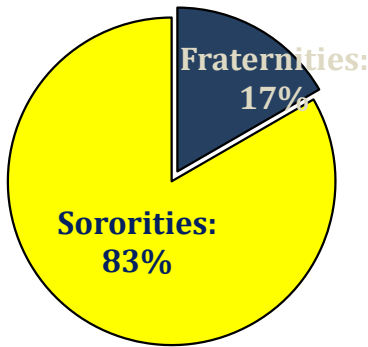

Clarion University of Pennsylvania Fraternity & Sorority Life Fall 2020 Grade Report

General Student Body

	Number	GPA
Men:	864	2.834
Women:	1,629	3.236
Total Students:	2,493	3.097

Fraternity & Sorority Community

	Number	GPA
Fraternities:	21	3.203
Sororities:	105	3.362
Total Members:	126	3.336
Greeks Dean's List:	74	3.5

Miscellaneous Statistics

The average fraternity size at Clarion University is **7** members.

The average sorority size at Clarion University is **21** members.