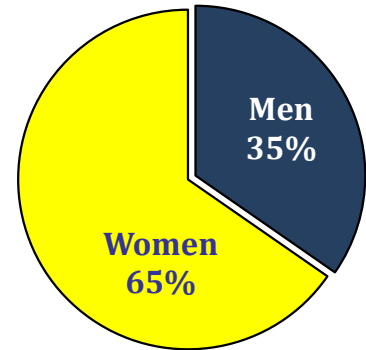

Clarion University of Pennsylvania Fraternity & Sorority Life Fall 2020 Grade Report

General Student Body

	Number	GPA
Men:	864	2.834
Women:	1,629	3.236
Total Students:	2,493	3.097

Fraternity & Sorority Community