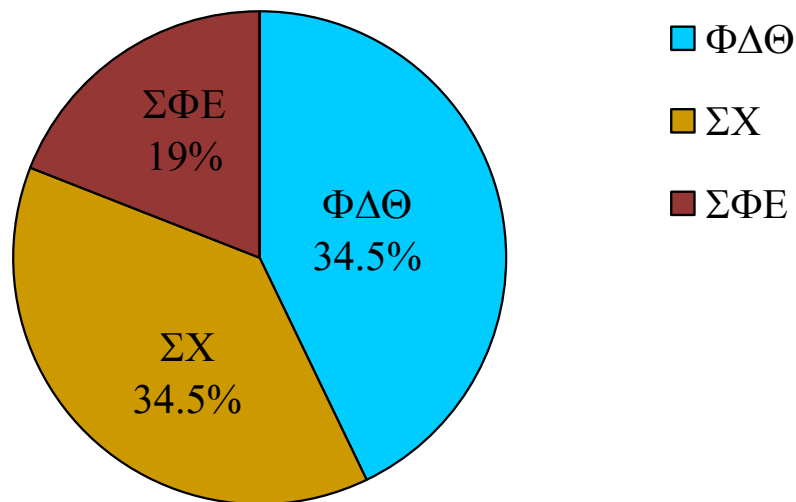

Clarion University Fraternity Grade Report - Fall 2020

<u>Fraternity</u>	<u>Active Members</u>		<u>New Members</u>		<u>Total Members</u>	
	<u>Number</u>	<u>GPA</u>	<u>Number</u>	<u>GPA</u>	<u>Number</u>	<u>GPA</u>
Phi Delta Theta	9	3.273	0	n/a	9	3.273*
Sigma Chi	8	3.390	0	n/a	8	3.39*
Sigma Phi Epsilon	4	2.716	0	n/a	4	2.716*
Fraternity Statistics	21	3.204*	0	n/a	21	3.204*

*average based on individual GPA not group averages

	<u>Number</u>	<u>GPA</u>
University Men's Average	864	2.834
Freshman Men's Average	304	2.577

Fraternity Membership by Chapter