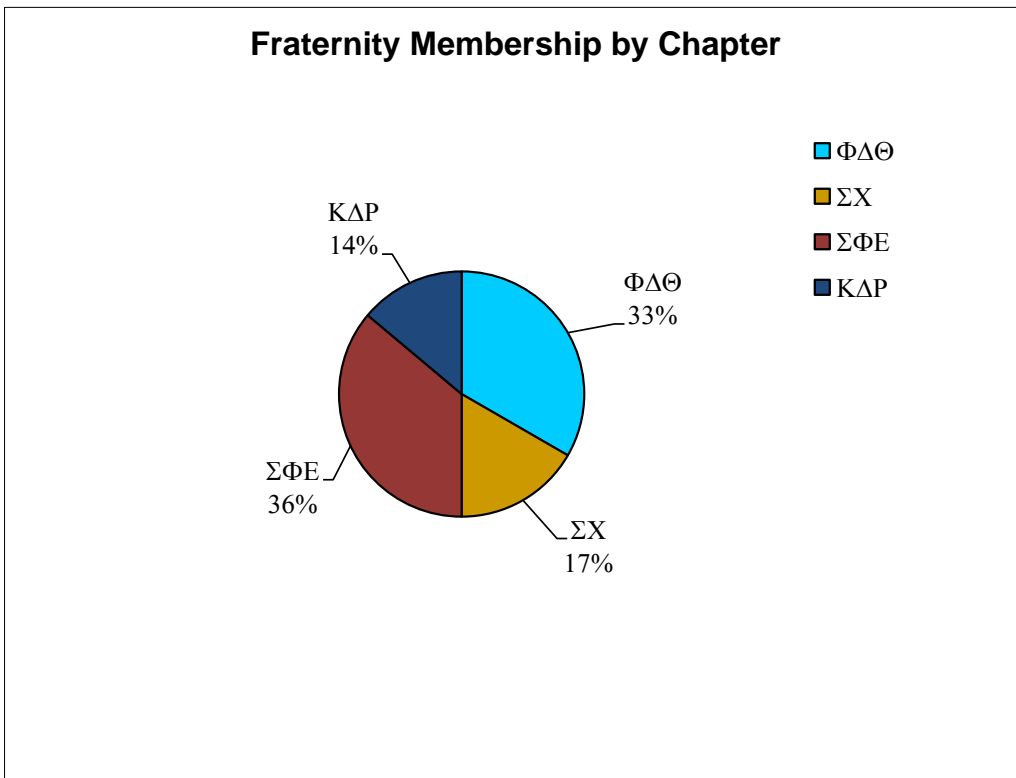

Clarion University Fraternity Grade Report - Fall 2018

<u>Fraternity</u>	<u>Active Members</u>		<u>New Members</u>		<u>Total Members</u>	
	<u>Number</u>	<u>GPA</u>	<u>Number</u>	<u>GPA</u>	<u>Number</u>	<u>GPA</u>
Phi Delta Theta	10	2.811	2	2.900	12	2.824
Sigma Chi	5	3.027	1	3.200	6	3.056
Sigma Phi Epsilon	13	3.327	1	3.714	14	3.358
Kappa Delta Rho	5	2.250	0		5	2.926
Fraternity Statistics	33	2.854	4	3.271	37	3.070
<i>University Men's Average</i>	1028	2.829				
<i>Freshman Men's Average</i>	314	2.592