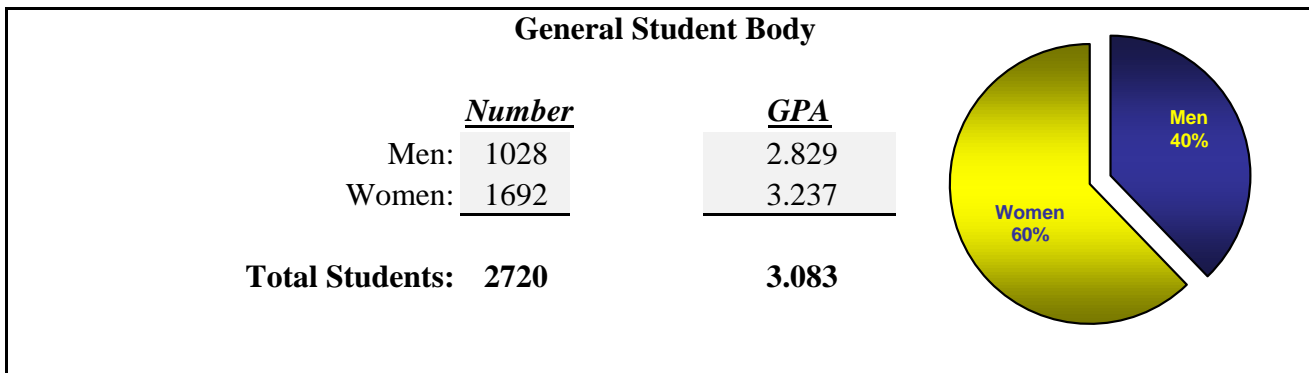

### Fall 2018

**Miscellaneous Statistics**

The average fraternity size at Clarion University is 10 members.

The average sorority size at Clarion University is 27 members.

**3%** of the full-time men attending Clarion University are fraternity members.