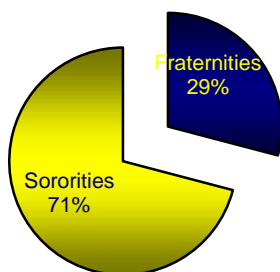

Clarion University of Pennsylvania Fraternity & Sorority Grade Report Fall 2015

General Student Body

	<u>Number</u>	<u>GPA</u>
Men:	1335	2.749
Women:	1934	3.102
Total Students:	3269	2.958

Fraternity & Sorority Community

	<u>Number</u>	<u>GPA</u>
Fraternities:	64	3.124
Sororities:	156	3.248
Total Members:	220	3.212

Miscellaneous Statistics

The average fraternity size at Clarion University is 21 members.

The average sorority size at Clarion University is 31 members.