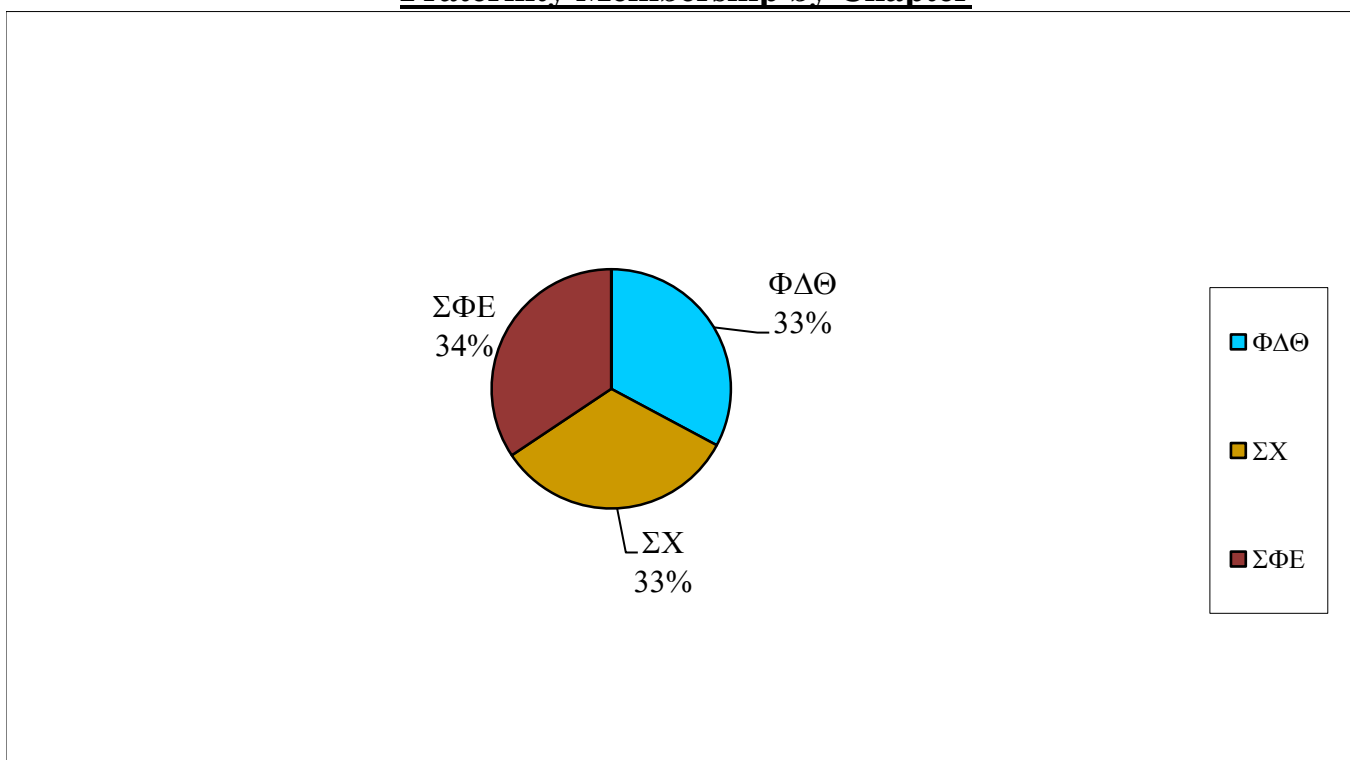

Clarion University Fraternity Grade Report - Fall 2015

<u>Fraternity</u>	<u>Active Members</u>		<u>Associate Members</u>		<u>Total Members</u>	
	Number	GPA	Number	GPA	Number	GPA
Phi Delta Theta	16	2.850	5	2.520	21	2.770
Sigma Chi	17	3.282	4	3.318	21	3.289
Sigma Phi Epsilon	18	3.291	4	3.358	22	3.303
<i>Fraternity Statistics</i>	51	3.150	13	3.023	64	3.124
<i>University Men's Average</i>	1335	2.749				
<i>Freshman Men's Average</i>	450	2.420				

Fraternity Membership by Chapter

ΦΔΘ 21
ΣΧ 21
ΣΦΕ 22