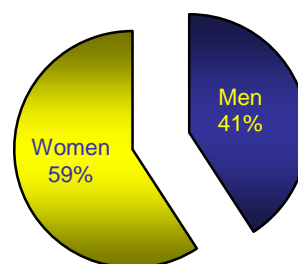

Clarion University of Pennsylvania Fraternity & Sorority Grade Report Fall 2015

General Student Body

	<u>Number</u>	<u>GPA</u>
Men:	1335	2.749
Women:	1934	3.102
Total Students:	3269	2.958

Fraternity & Sorority Community

	<u>Number</u>	<u>GPA</u>
Fraternities:	64	3.124
Sororities:	156	3.248
Total Members:	220	3.212

Miscellaneous Statistics

The average fraternity size at Clarion University is 21 members.

The average sorority size at Clarion University is 31 members.