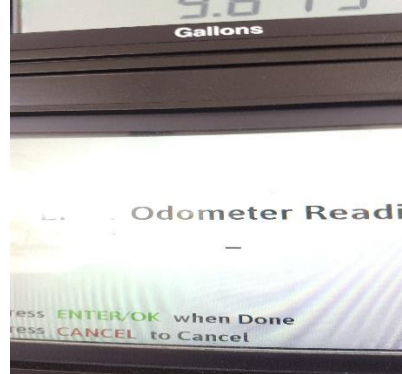

Clarion Students' Association Use of CSA Van Gas Card

Step One:

Swipe Card

Step Two:

Enter odometer Reading

Step Three:

Enter PIN (CSA Provided)

Step Four: