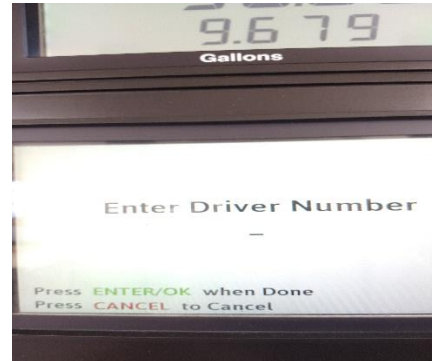

Clarion Students' Association Use of CSA Van Gas Card

Step One:

Swipe Card

Step Two:

Enter odometer Reading

Step Three:

Enter PIN (CSA Provided)

Step Four: