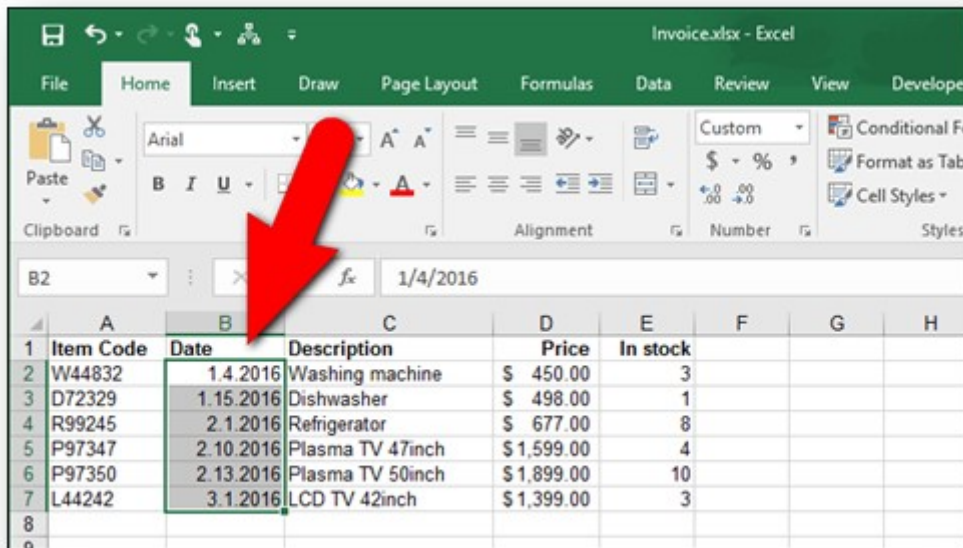

You can change the date format back to slashes or to any other date format, such as a long date or a date and time combination, using the same procedure. Just select "Date" in the Category list on the Format Cells dialog box and select a format in the "Type" list box.