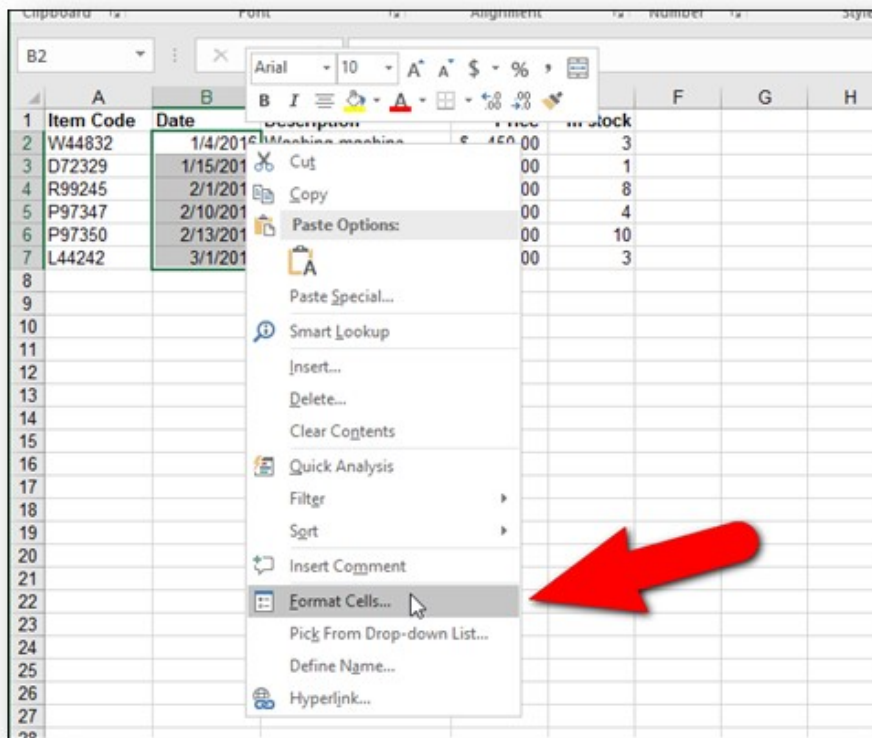

ABI / INFORM contains:

- 6,637 full-text journals, 2,240 of which are scholarly.
- 44 million company records from Experian.
- 40,000+ business-related dissertations.
- 450,000+ working papers and research reports from the National Bureau of Economic Research (NBER), Organisation for Economic Co-operations and Development (OECD), Research Papers in Economic (RePEc), INSEAD and others.
- Comprehensive, expert market information from Business Monitor International, Economist Intelligence Unit (EIU), Euromonitor, Dunn & Bradstreet, Oxford Analytica, and more.
- 10,000+ business cases and case studies.

The S.W.A.T. Minion's Tip: How To Use Periods In Excel Dates

By default, short dates in Excel are formatted using slashes (3/19/2016). If you use many dates in your worksheets, it may be easier to focus on the numbers without all of those lines (3.19.2016).

You can easily change the format. Here's how:

1. Select the cells containing the dates you want to change.
2. Right-click on the selected cells
3. Select "Format Cells" from the popup menu.

Item Code	Date	Description	Price	In stock
W44832	1/4/2016	Washing machine	\$ 450.00	3
D72329	1/15/2016	Dishwasher		
R99245	2/1/2016	Refrigerator		
P97347	2/10/2016	Plasma TV 47inch		
P97350	2/13/2016	Plasma TV 50inch		
L44242	3/1/2016	LCD TV 42inch		