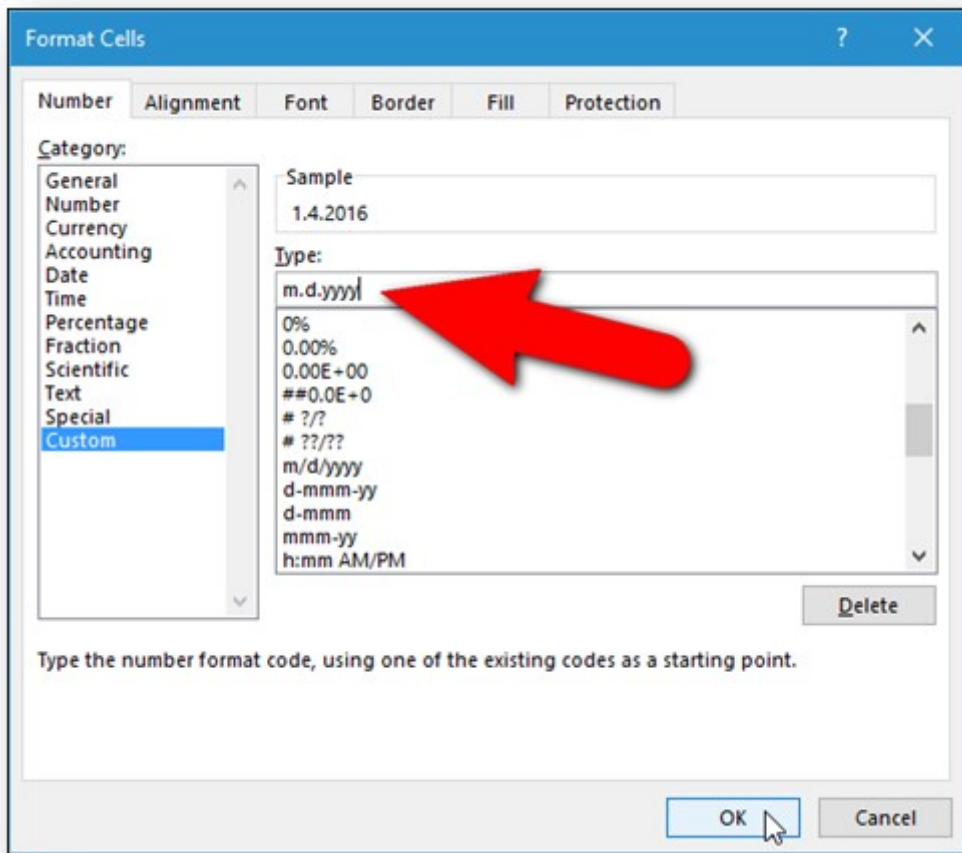

The dates now use periods instead of slashes.