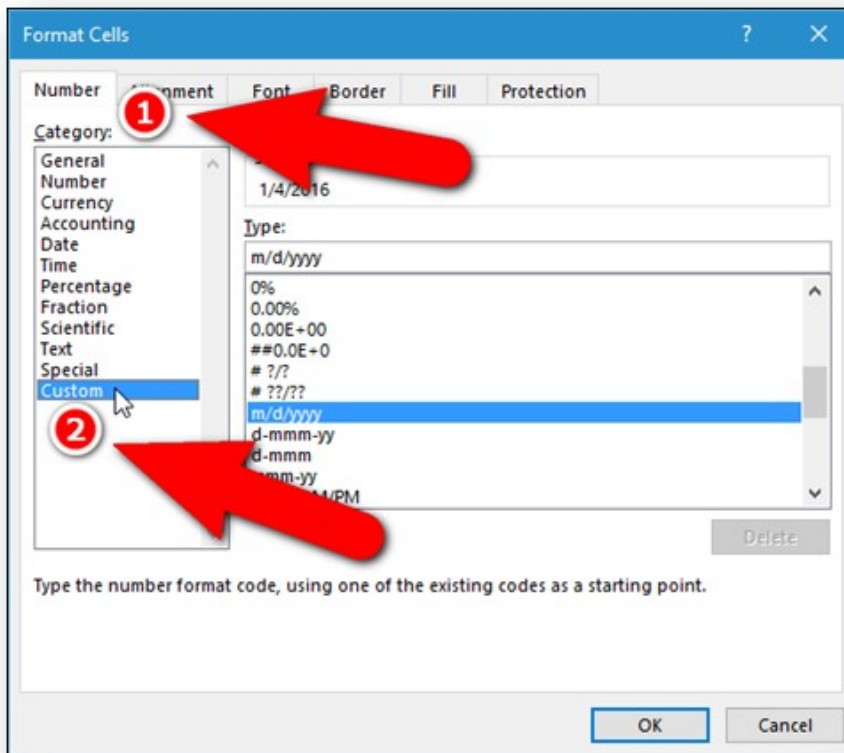

4. On the Format Cells dialog box, make sure the “Number” tab is active.
5. Select “Custom” in the Category list box.