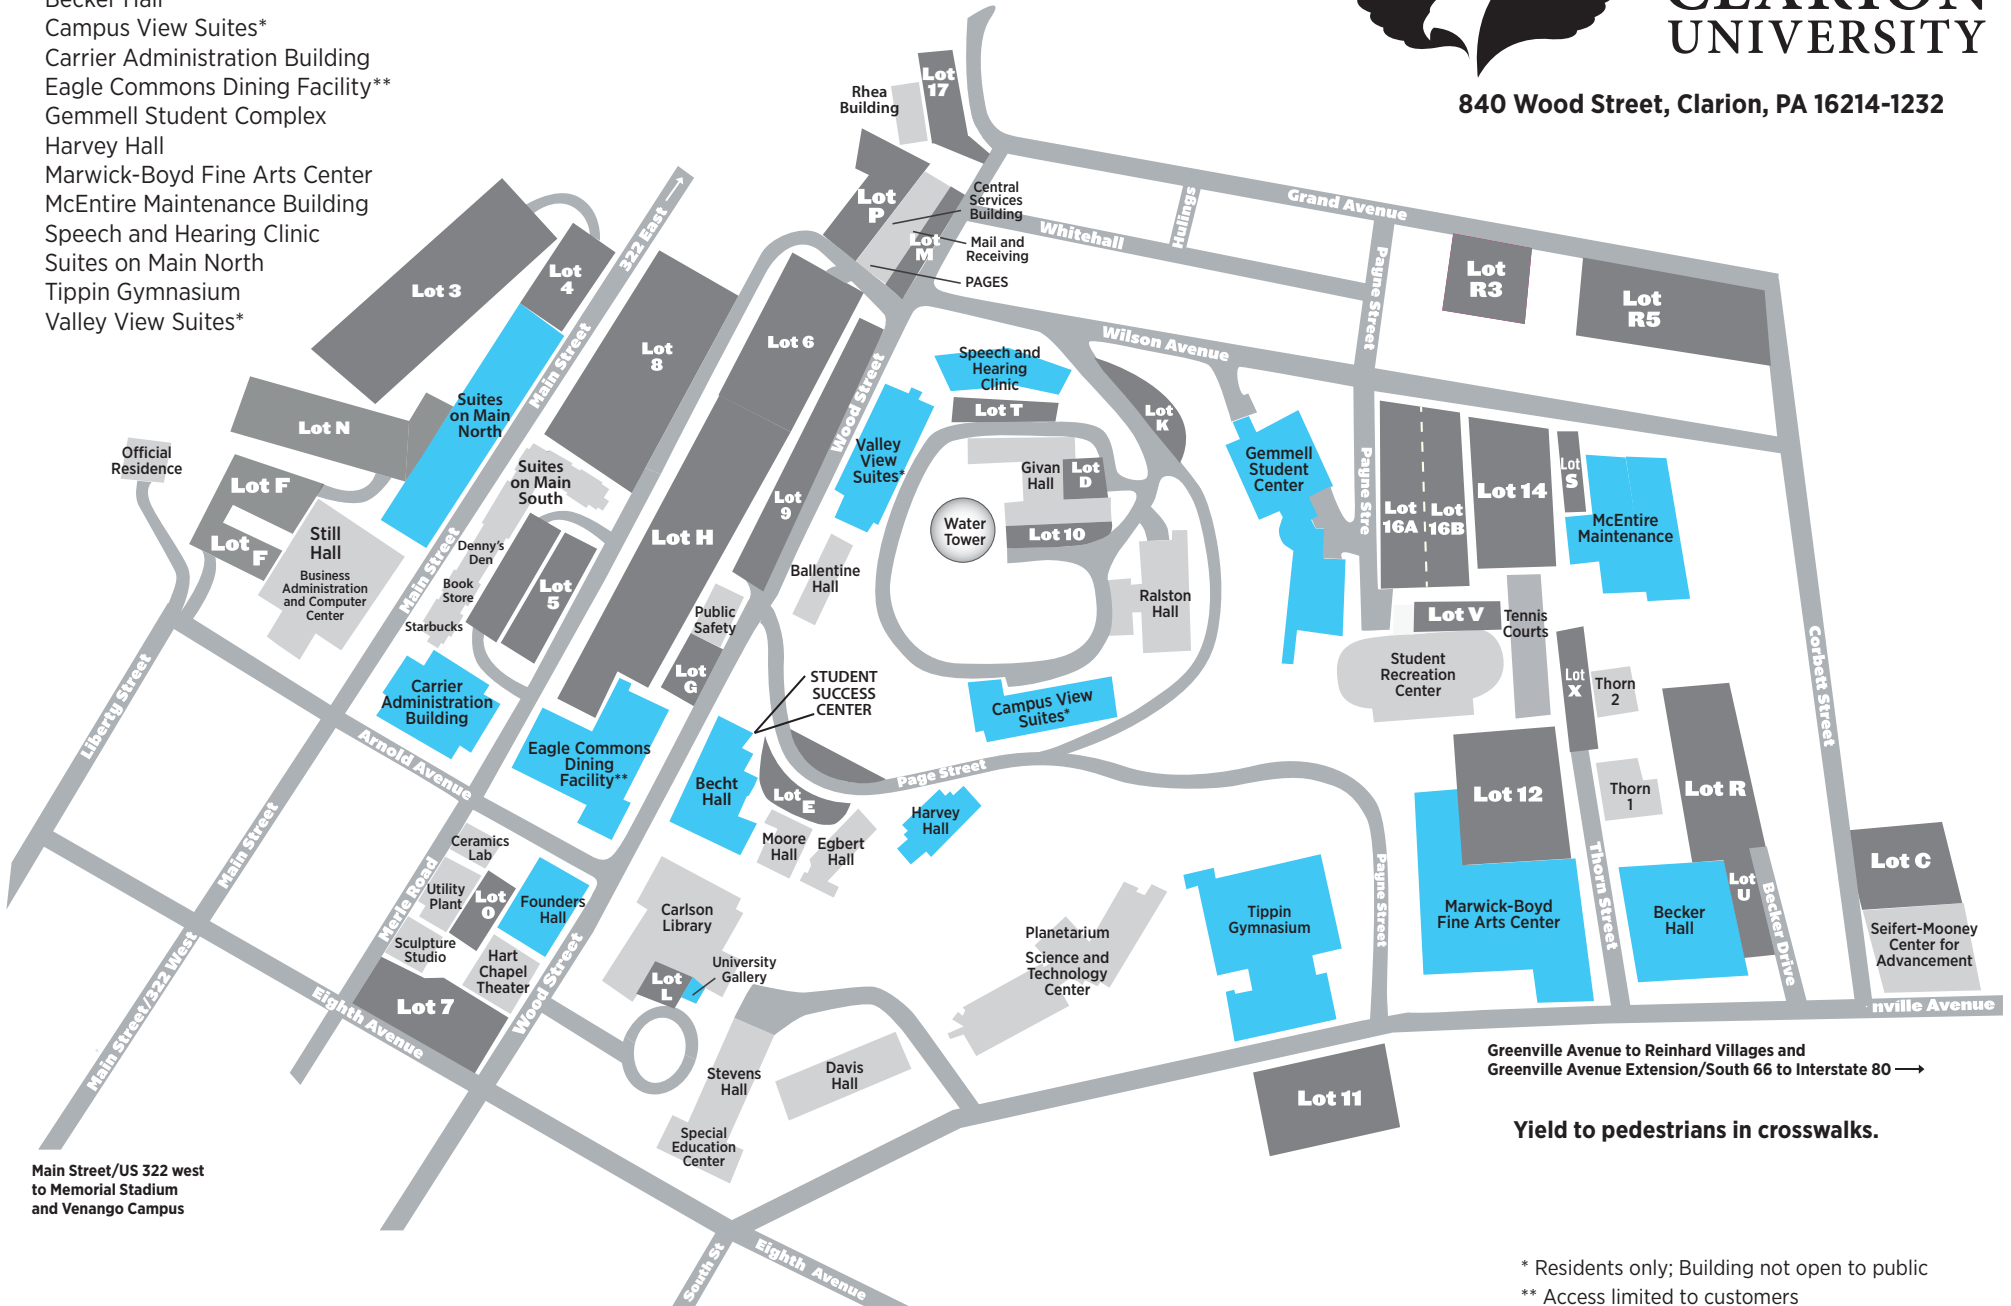

Buildings with single use/all gender restrooms

**CLARION
UNIVERSITY**

840 Wood Street, Clarion, PA 16214-1232

- Becht Hall
- Becker Hall
- Campus View Suites*
- Carrier Administration Building
- Eagle Commons Dining Facility**
- Gemmell Student Complex
- Harvey Hall
- Marwick-Boyd Fine Arts Center
- McEntire Maintenance Building
- Speech and Hearing Clinic
- Suites on Main North
- Tippin Gymnasium
- Valley View Suites*

Main Street/US 322 west to Memorial Stadium and Venango Campus

Greenville Avenue to Reinhard Villages and Greenville Avenue Extension/South 66 to Interstate 80 →

Yield to pedestrians in crosswalks.

* Residents only; Building not open to public
 ** Access limited to customers